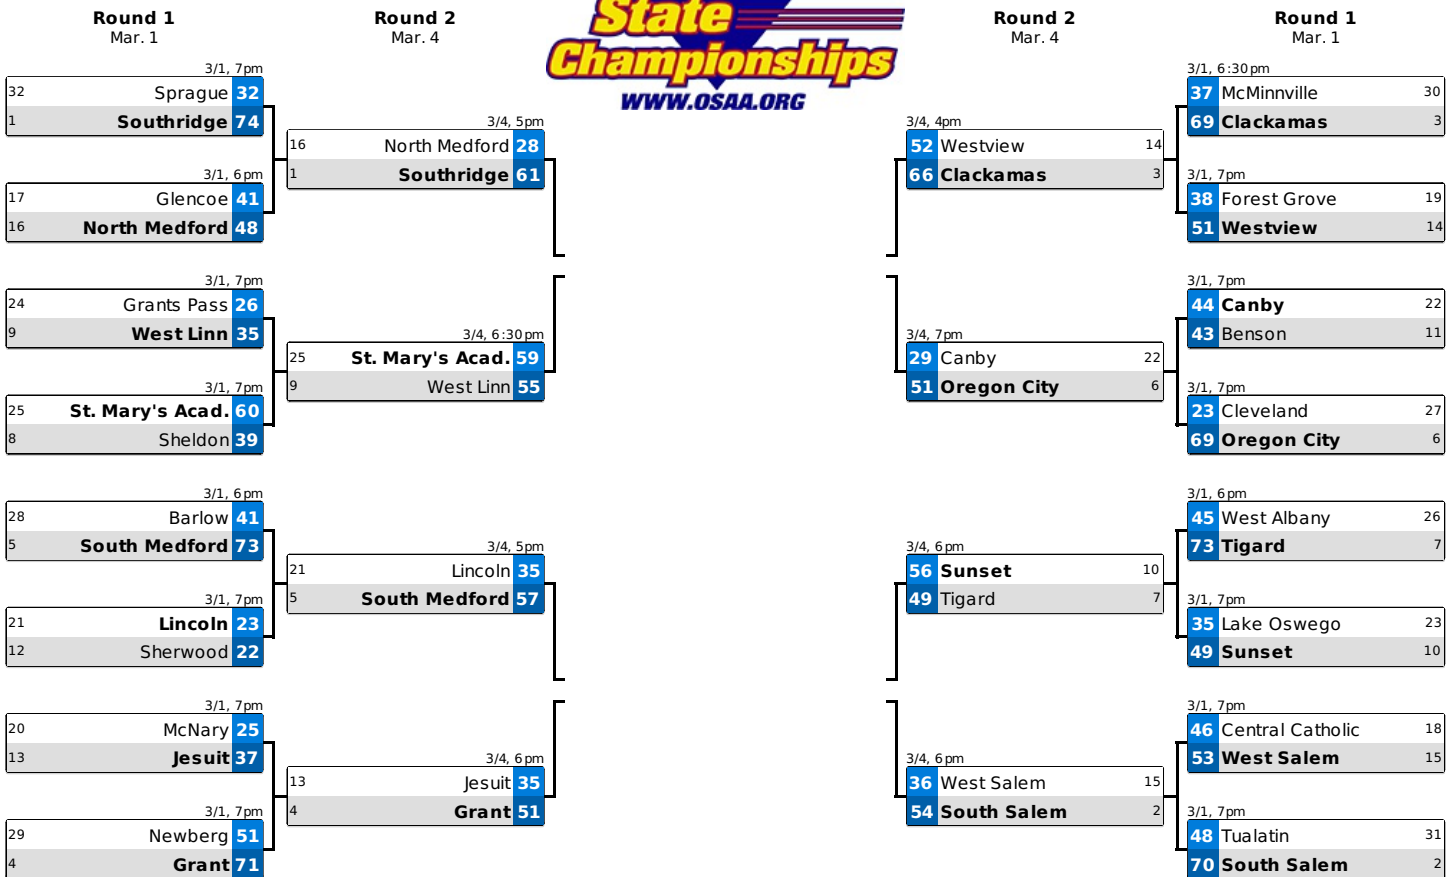

2017 OSAA / U.S. Bank / Les Schwab Tires 6A Girls Basketball State Championship

March 9-11, University of Portland, Chiles Center

The better ranked team shall be the designated home team (bottom team in the matchup).