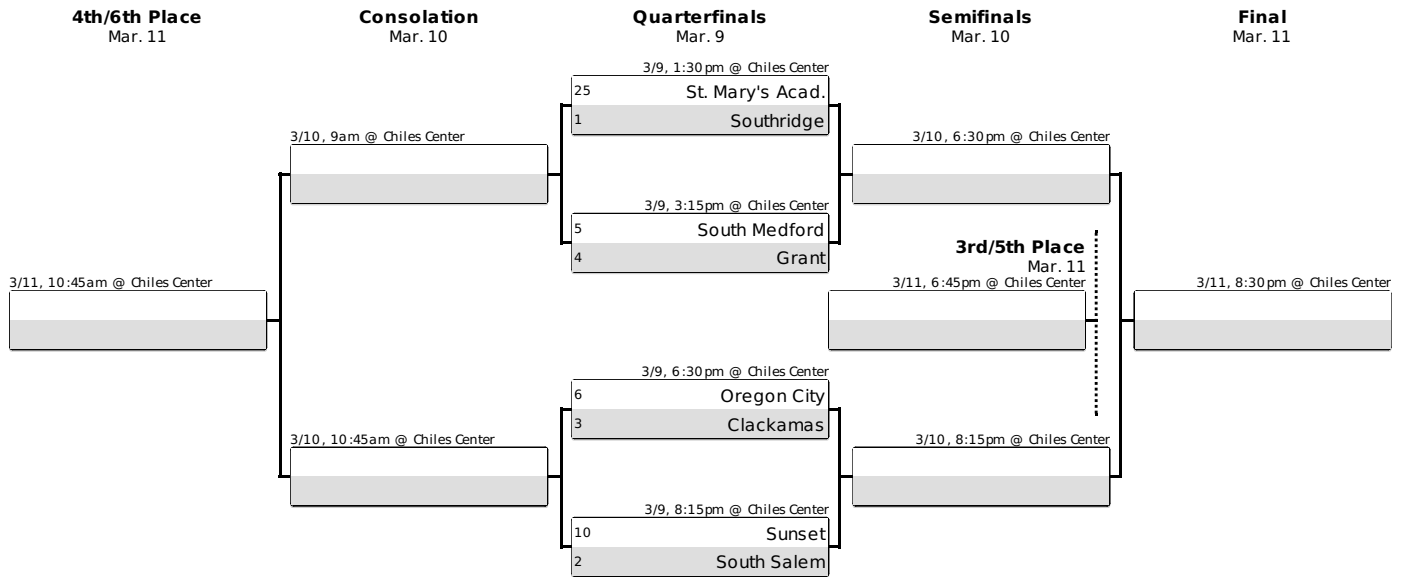

2017 OSAA / U.S. Bank / Les Schwab Tires 6A Girls Basketball State Championship

March 9-11, University of Portland, Chiles Center

The better ranked team shall be the designated home team (bottom team in the matchup).