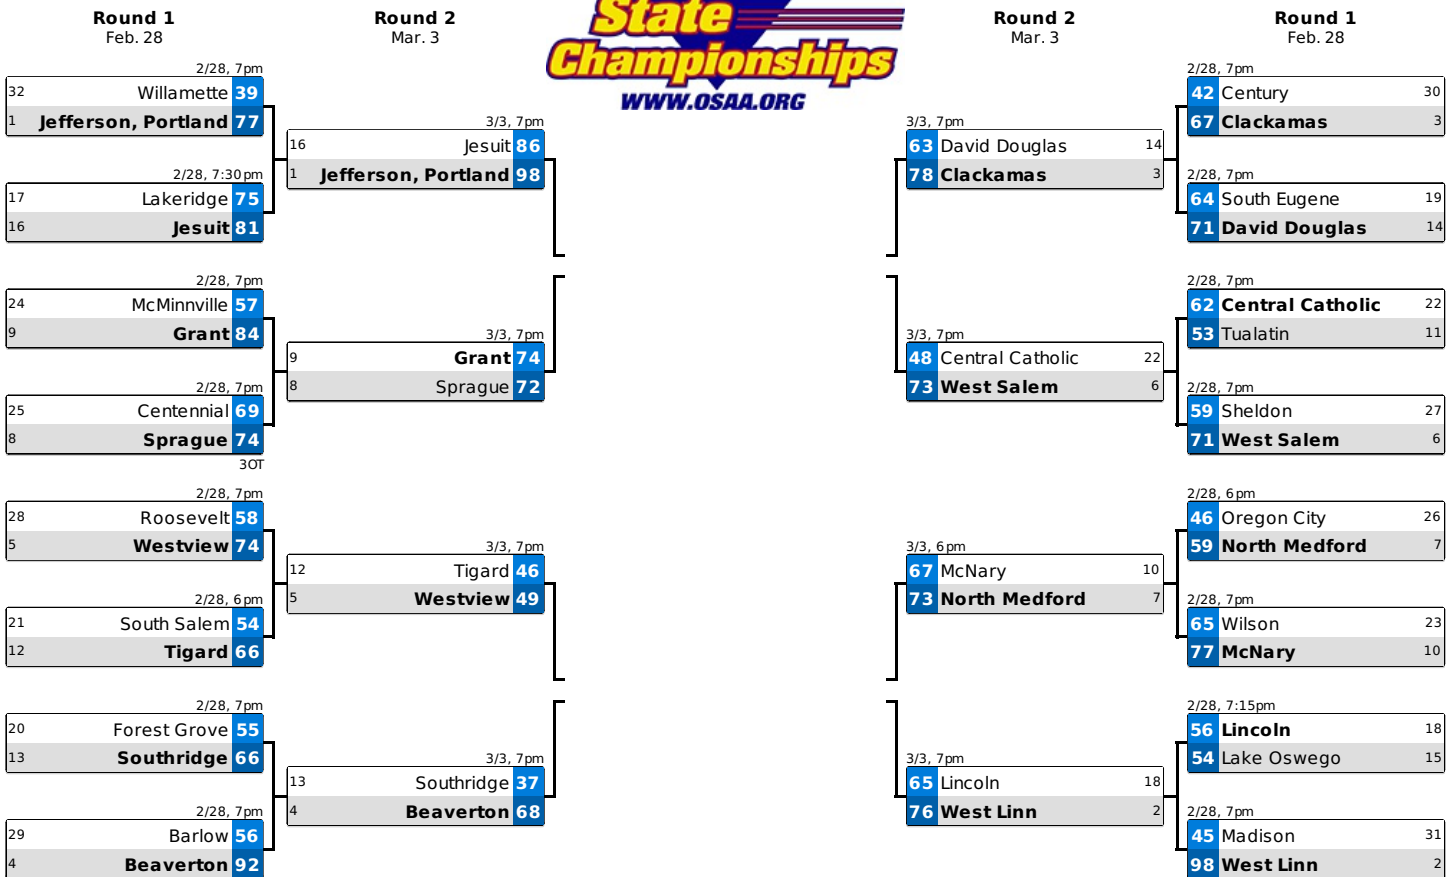

2017 OSAA / U.S. Bank / Les Schwab Tires 6A Boys Basketball State Championship

March 8-11, University of Portland, Chiles Center

The better ranked team shall be the designated home team (bottom team in the matchup).