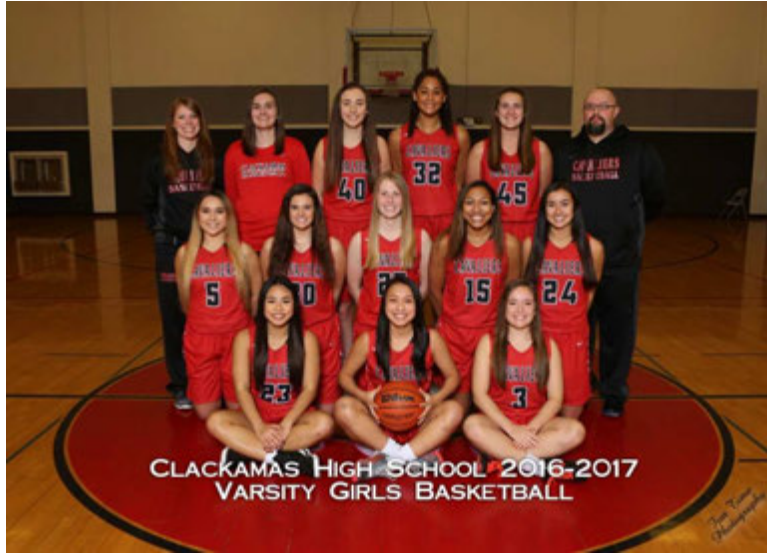

March 9-11, University of Portland, Chiles Center

The better ranked team shall be the designated home team (bottom team in the matchup).

Clackamas Cavaliers

VARSITY ROSTER

No.	Name	Pos.	Yr.	Ht.
1	Payton Mongelli	W	10	5-5
3	Taylor Morris	W/G	12	5-3
5	Madeline Oakden	W	12	5-8
10	Megan Huynh	G/W	11	5-5
12	Olivia Morris	G	10	5-5
15	Kalani Hayes	G/P	10	6-0
23	Brianna Phiakhamngon	G/W	11	5-3
24	Alyson Miura	G/W	10	5-9
25	Suzanne Stafford	W	12	5-10
30	Ellyonna Bankofier	W	11	5-10
32	Ciara James	P	11	6-3
40	Savannah Duarte	P	11	6-1
45	Miranda Dahmen	P	12	5-10