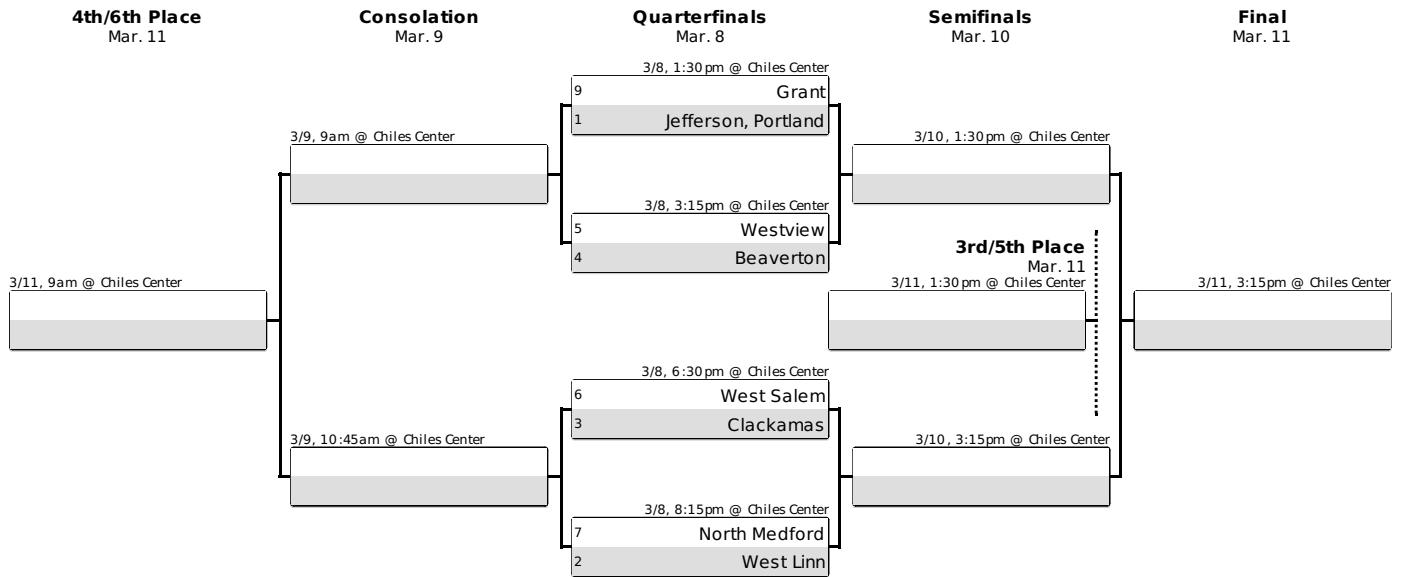

2017 OSAA / U.S. Bank / Les Schwab Tires 6A Boys Basketball State Championship

March 8-11, University of Portland, Chiles Center

The better ranked team shall be the designated home team (bottom team in the matchup).