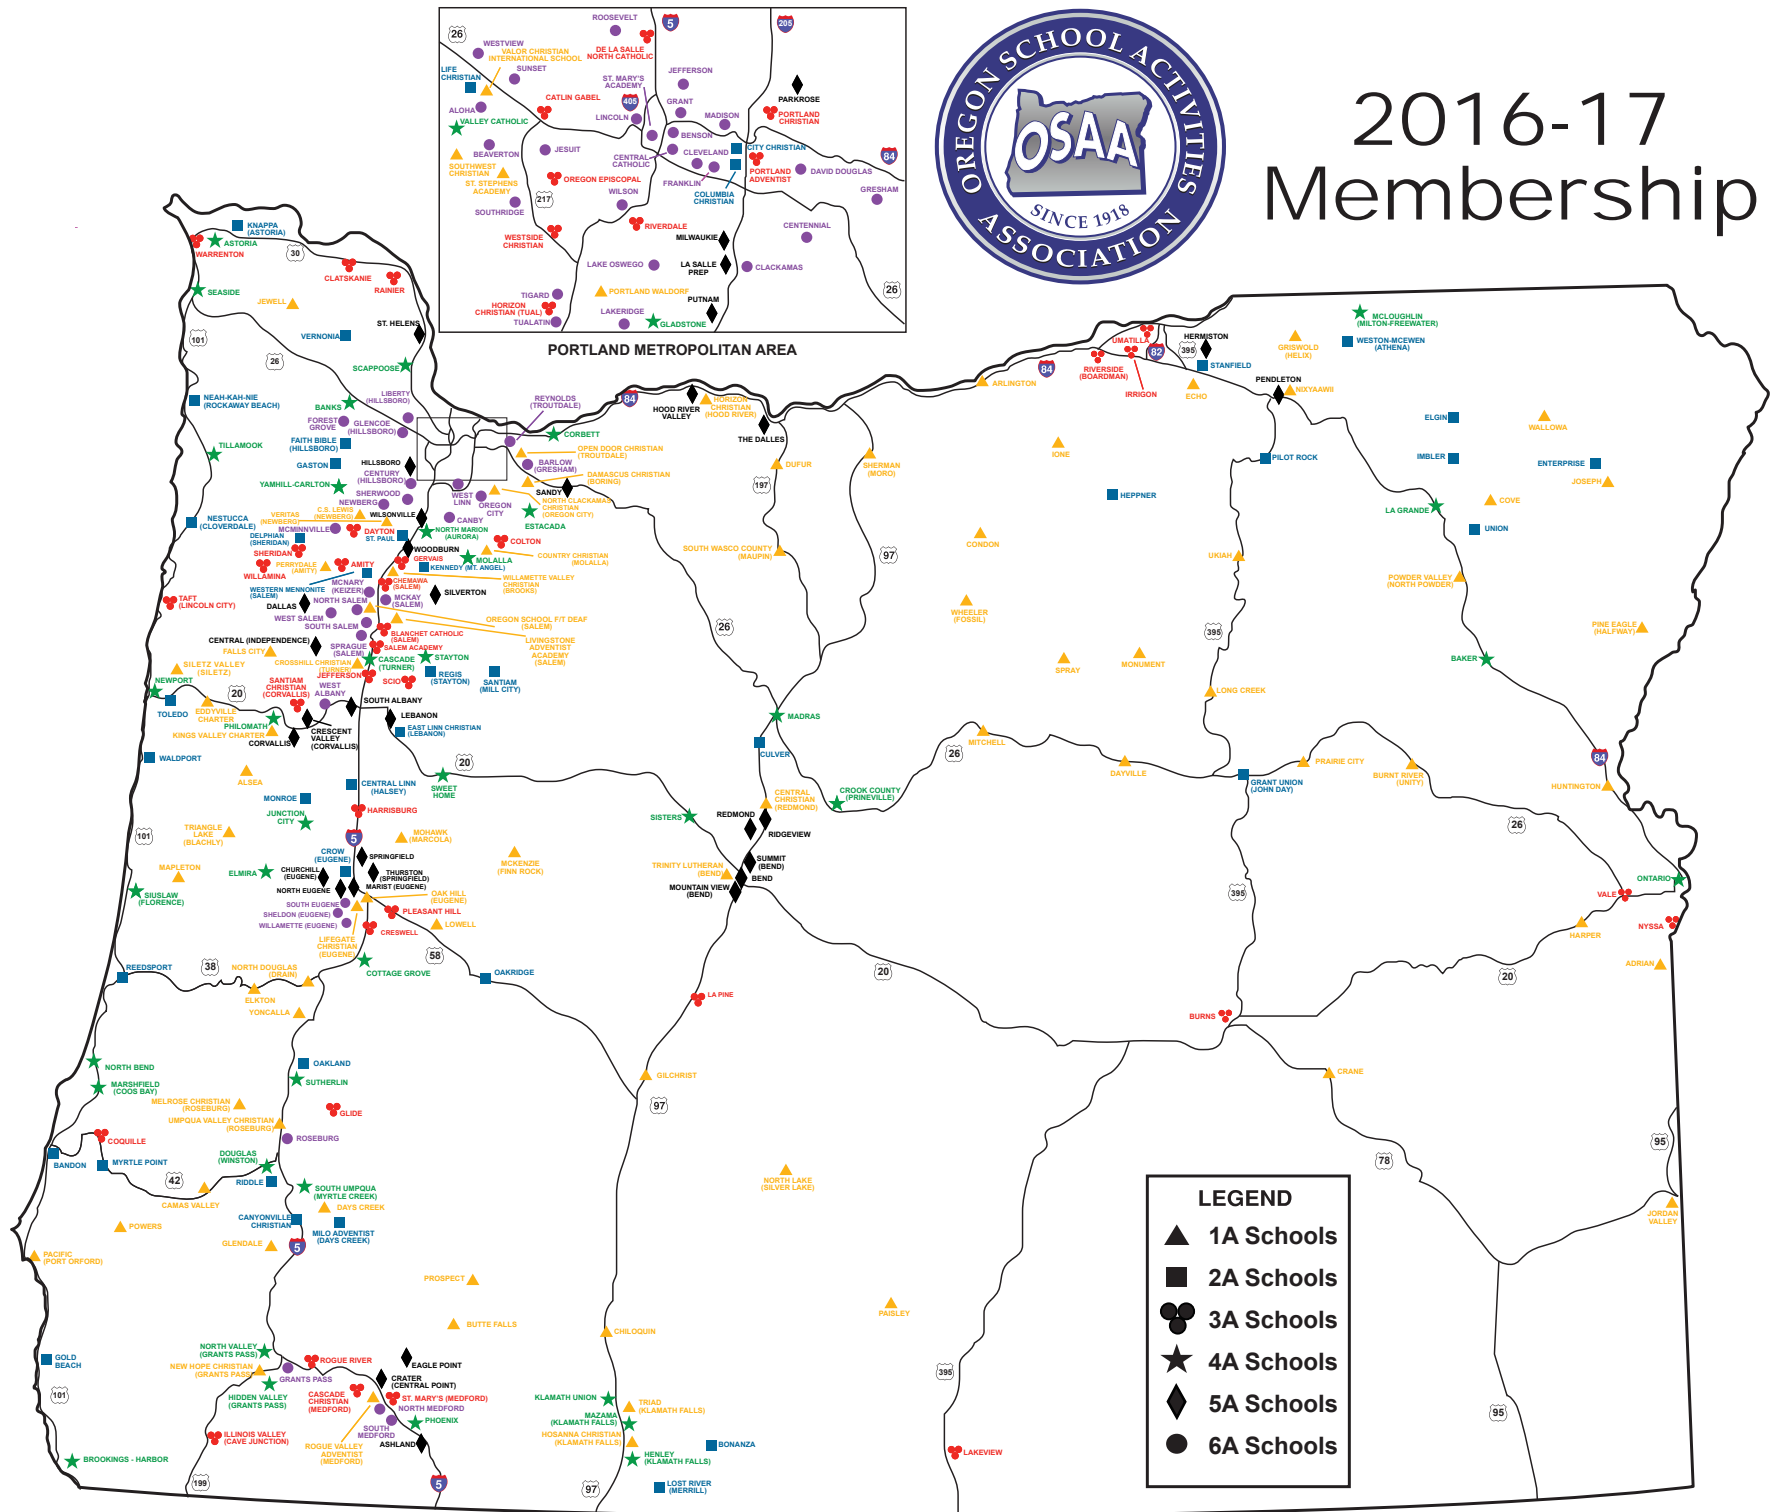

2016-17 Membership